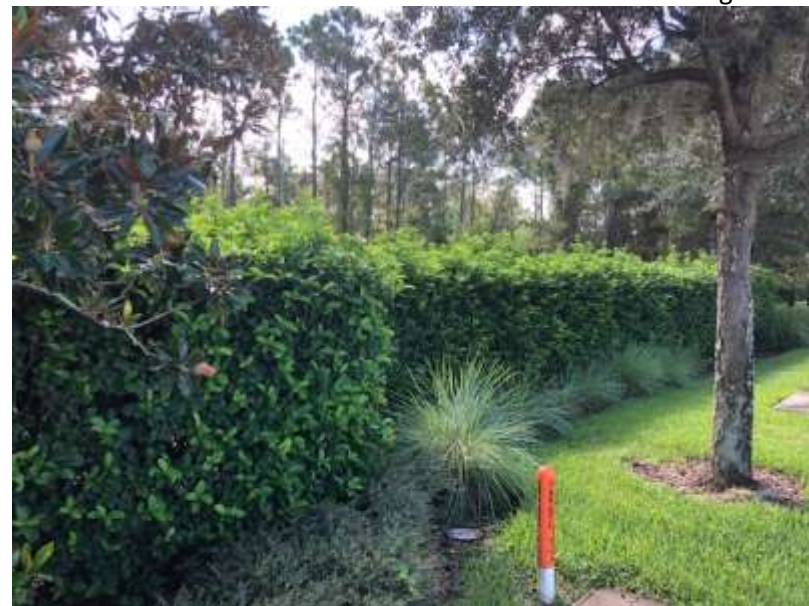

Vines through evergreen Lakeshore Park

Around basketball court still pending

Weeds in evergreen Lakeshore Park

Trimming back advised at Lakeshore Park Restroom.
The shilling underneath is being suffocated

Weeds in planter north side of volleyball court.

Sundial needs weed control

(Straight) Bed edging advised at Pond Pine pocket park

Weeds across Cupseed entrance

Needs mulch

Hedge trimming advised

Weed control and edging advised across from Butterfly entrance next to school

Bed enhancements advised schoolhouse rd across from Butterfly (next 6 pictures)

Beds on west side of Five Oaks before dancer roundabout needs attention.

Ingrown valvebox same strip as above

Beds need attention West side of Five Oaks Dr after Darksky Dr entrance