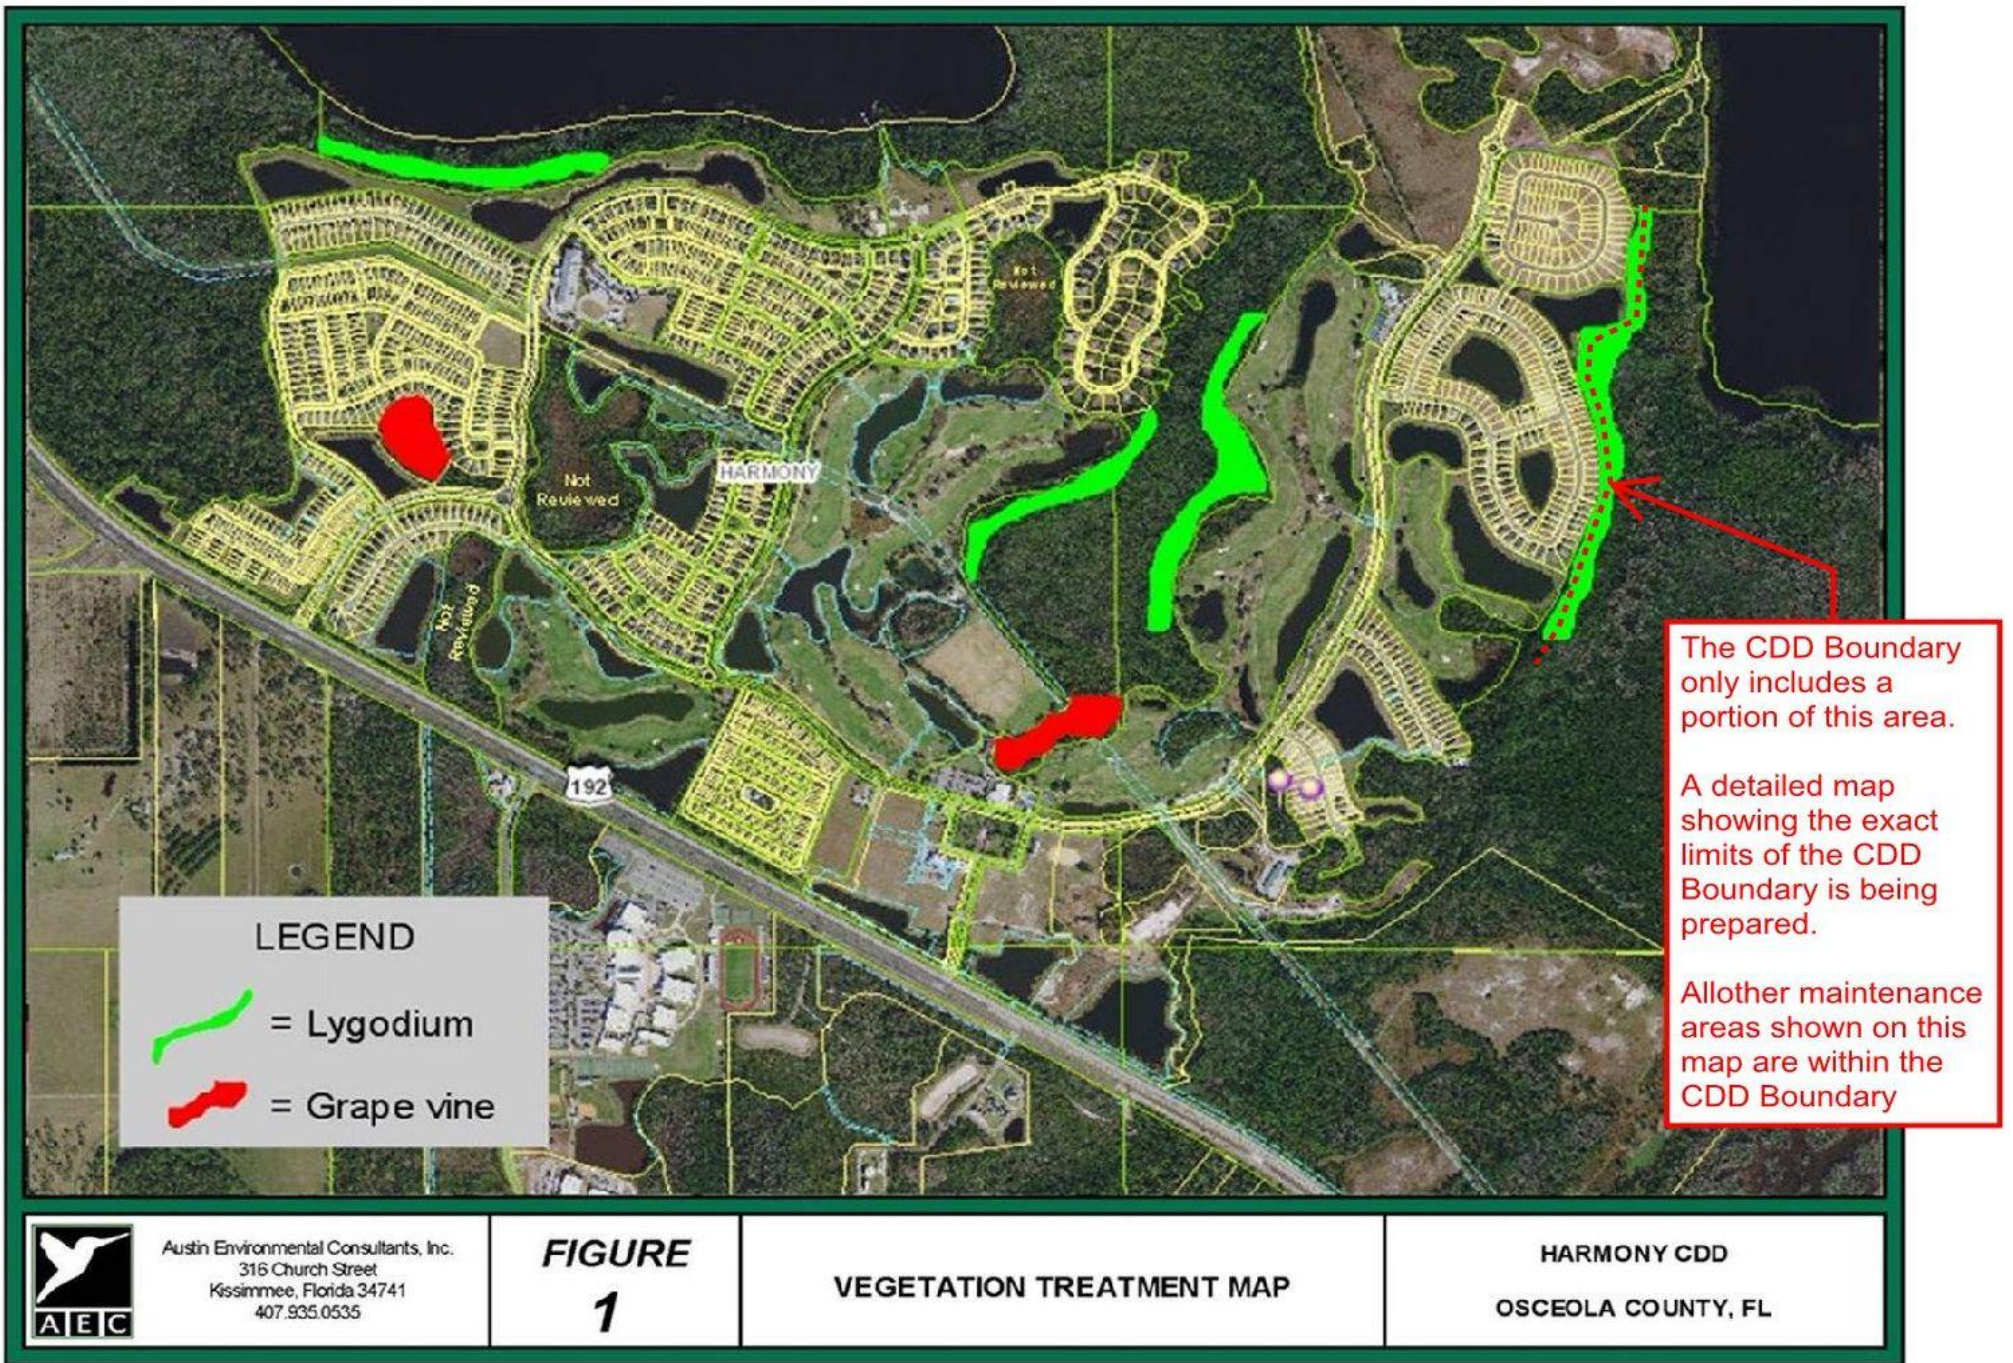

## Harmony Community Development District Field Services Monthly Wetlands Report

#	Maintenance Area Name	Acres	Invasive Species VEGETATION IDENTIFICATION Infestation Severity High, Medium, Low	December 2019 (End-of-Month Status)  Prescribed Treatment	Treatment Status  Pending Activities Percent Complete
<b>Map Tab Shows Local QuickMap</b> <b>Click Links Below For Internet Maps</b>					
1	Buck Lake - South	0.0?	LYGODIUM HIGH	RoundUp	Treating all of the Conservation Area that runs along Buck Lake
2	Green - South	0.0?	GRAPEVINE MEDIUM		
3	Golf Course - West	0.0?	LYGODIUM HIGH		
4	Golf Course - East	0.0?	LYGODIUM HIGH		
5	Golf Course - South	0.0?	GRAPEVINE MEDIUM		
6	The Lakes - East	0.0?	LYGODIUM HIGH		
7	{Future}	--	----		
8	{Future}	--	----		
9	{Future}	--	----		
10	{Future}	--	----		
11	{Future}	--	----		
12	{Future}	--	----		
13	{Future}	--	----		
14	{Future}	--	----		
<b>TOTAL ACRES</b>		0.0	Total size (in acres) of all foliage maintenance areas		
<b>AVG. TREATED ACRES</b>		0.0	Average infested foliage treated area is roughly 20 %		
<p><b>Additional Notes:</b> This month we have continued the treatment of all of the conservation area that runs along Buck Lake. This is not only what they marked but continues the whole stretch heading out to the Estates because there is significant lygodium growing once you pass Lakeshore park.</p> <p>We have also started to treat the area along Schoolhouse that runs back and along the side of the large dog park due to the different conditions after rains and wind direction.</p> <p>After we had a lot of rain we had to stop treatment out by the lake because of the wet conditions.</p>					

The CDD Boundary only includes a portion of this area.

A detailed map showing the exact limits of the CDD Boundary is being prepared.

All other maintenance areas shown on this map are within the CDD Boundary